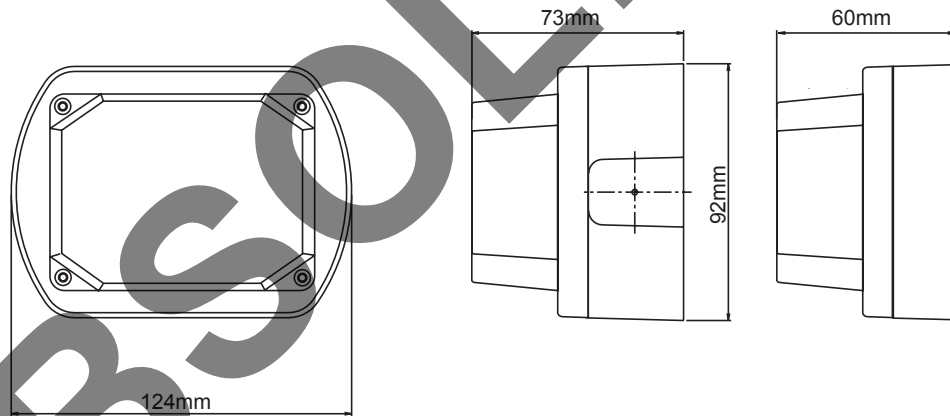

THIS PRODUCT IS NOT APPROVED TO EN54-23 (VISUAL ALARM DEVICES) AND MUST NOT BE USED AS A VISUAL ALARM DEVICE OR TO PROVIDE A PRIMARY WARNING NOTIFICATION OF FIRE.

Mechanical Specification

Height: 92mm
Width: 124mm
Depth: 41.5mm (excludes depth of mounting base)
Weight: 200g
Material: PC/ABS
Colour: Red or White
Termination Size: 0.5mm² - 2.5mm²